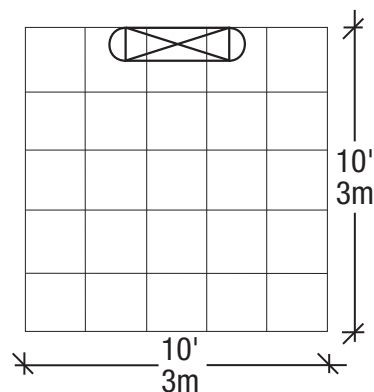

Tuscana Kit

Plus Configuration

Minimum Document Size*

(with Bleed)

Width: 94.0625" x Height: 91.75"
2391mm x 2331mm

(50% with Bleed)

Width: 47.03125" x Height: 45.875"
1196mm x 1166mm

(25% with Bleed)

Width: 23.515625" x Height: 22.9375"
598mm x 583mm

Finished Size

Width: 92.0625" x Height: 89.75"
2340mm x 2280mm

*Your document size should encompass the crops and bleed area.

FLOOR PLAN

ELEVATION