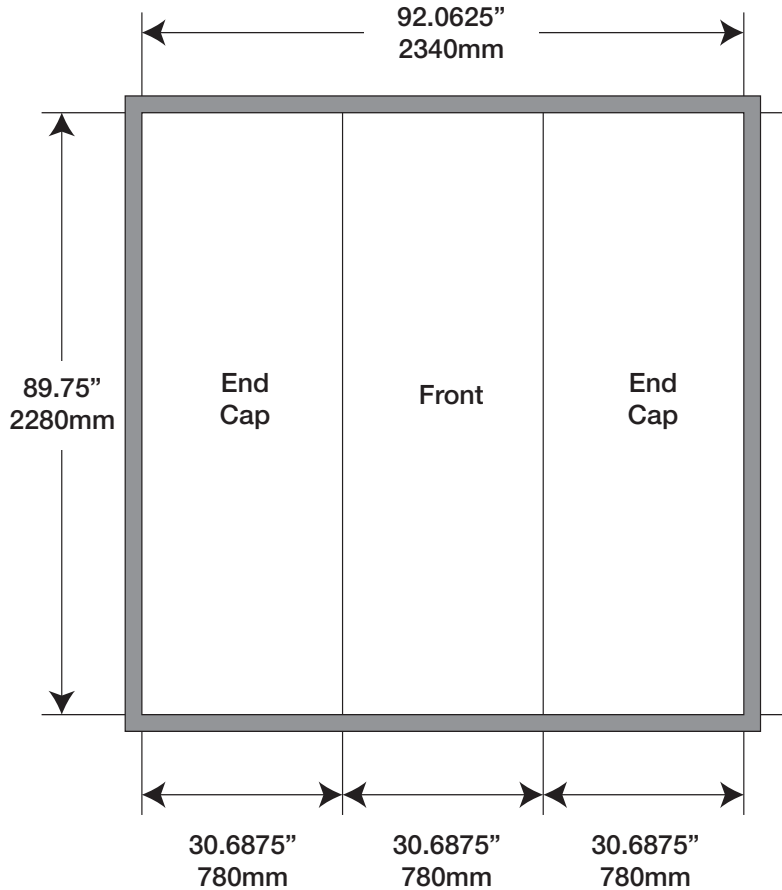

Tuscana Kit

Plus Configuration

Minimum Document Size*

(with Bleed)

Width: 94.0625" x Height: 91.75"
2391mm x 2331mm

(50% with Bleed)

Width: 47.03125" x Height: 45.875"
1196mm x 1166mm

(25% with Bleed)

Width: 23.515625" x Height: 22.9375"
598mm x 583mm

Finished Size

Width: 92.0625" x Height: 89.75"
2340mm x 2280mm

*Your document size should encompass the crops and bleed area.

FLOOR PLAN

ELEVATION