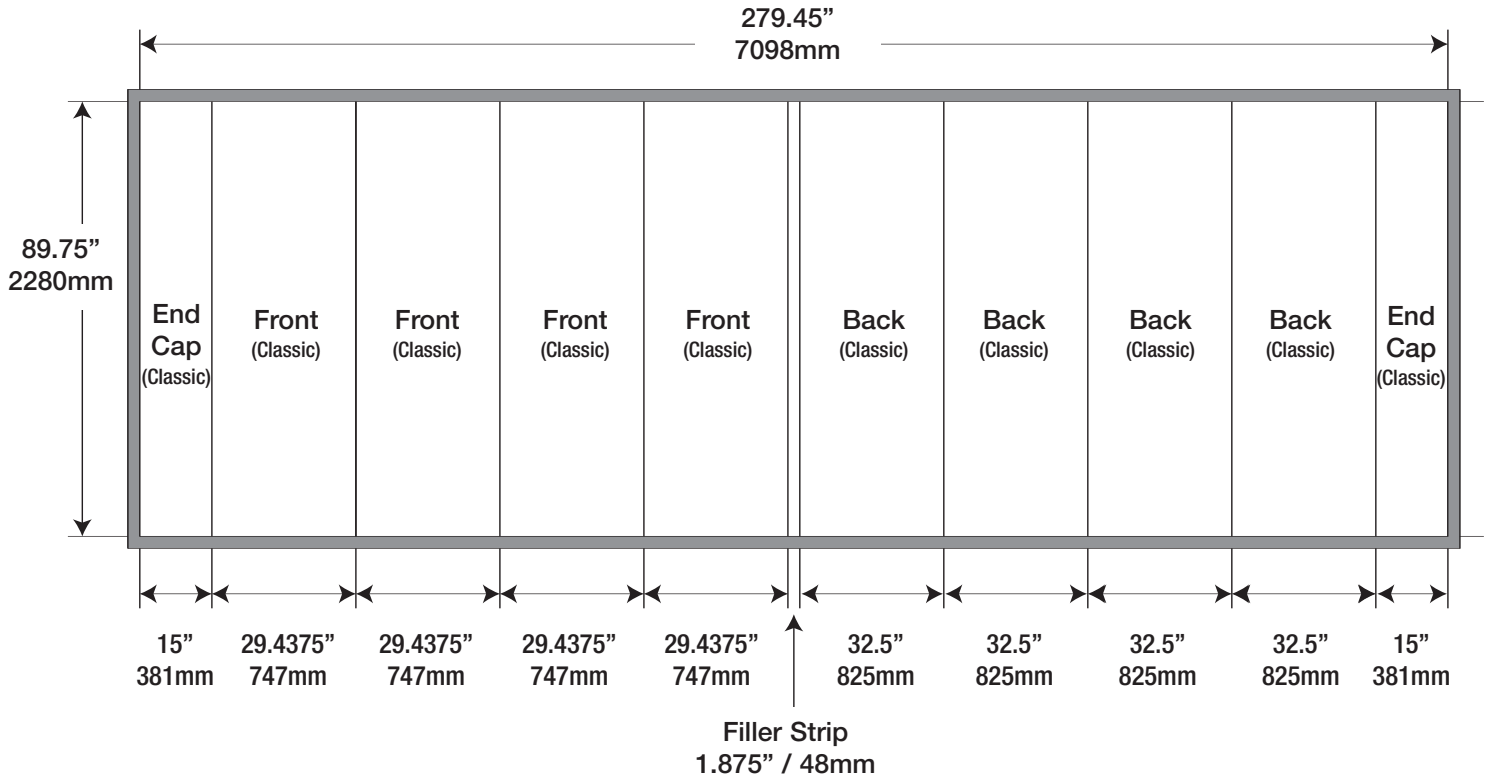

Scorpion Kit

Classic Configuration

Minimum Document Size*

(with Bleed)

Width: 281.45" x Height: 91.75"
7149mm x 2331mm

(50% with Bleed)

Width: 140.725" x Height: 45.875"
3574.5mm x 1166mm

(25% with Bleed)

Width: 70.3625" x Height: 22.9375"
1787.25mm x 583mm

Finished Size

Width: 279.45" x Height: 89.75"
7098mm x 2280mm

 Live Area

 Bleed (to be trimmed)

*Your document size should encompass the crops and bleed area.

FLOOR PLAN

ELEVATION