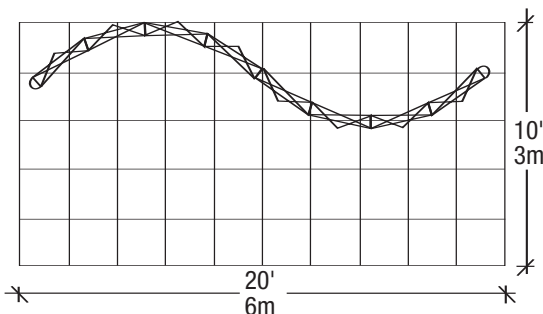

Scorpion Kit

Classic Configuration

Minimum Document Size*

(with Bleed)

Width: 281.45" x Height: 91.75"
7149mm x 2331mm

(50% with Bleed)

Width: 140.725" x Height: 45.875"
3574.5mm x 1166mm

(25% with Bleed)

Width: 70.3625" x Height: 22.9375"
1787.25mm x 583mm

Finished Size

Width: 279.45" x Height: 89.75"
7098mm x 2280mm

Live Area

Bleed (to be trimmed)

*Your document size should encompass the crops and bleed area.

FLOOR PLAN

ELEVATION