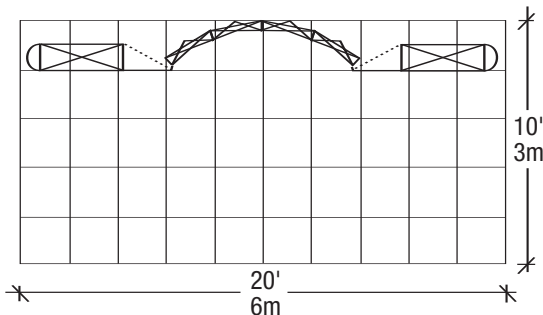

### Minimum Document Size\*

(with Bleed)

Width: 284.2" x Height: 91.75"  
7219mm x 2331mm

(50% with Bleed)

Width: 142.1" x Height: 45.875"  
3609.5mm x 1166mm

(25% with Bleed)

Width: 71.05" x Height: 22.9375"  
1804.75mm x 583mm

### Finished Size

Width: 282.2" x Height: 89.75"  
7168mm x 2280mm

\*Your document size should encompass the crops and bleed area.

**FLOOR PLAN**

**ELEVATION**