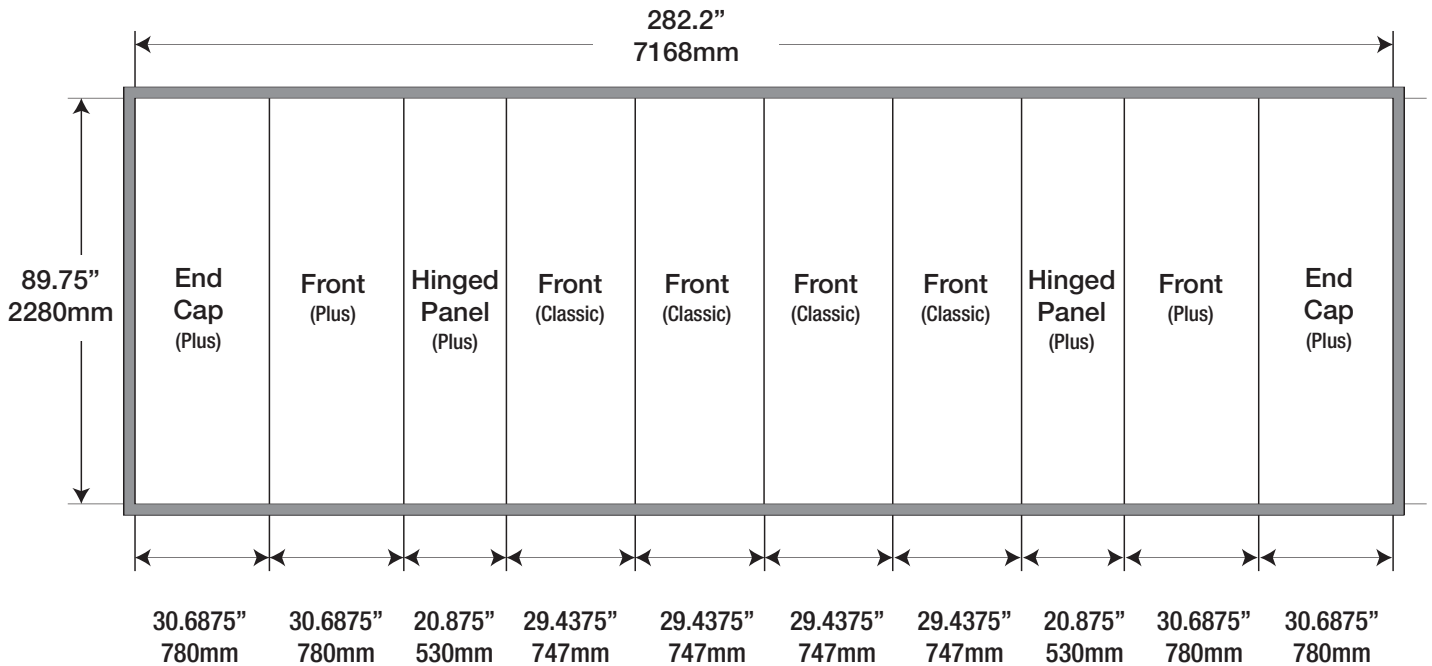

## Integrated Configuration

### Minimum Document Size\*

(with Bleed)

Width: 284.2" x Height: 91.75"  
7219mm x 2331mm

(50% with Bleed)

Width: 142.1" x Height: 45.875"  
3609.5mm x 1166mm

(25% with Bleed)

Width: 71.05" x Height: 22.9375"  
1804.75mm x 583mm

### Finished Size

Width: 282.2" x Height: 89.75"  
7168mm x 2280mm

\*Your document size should encompass the crops and bleed area.

**FLOOR PLAN**

**ELEVATION**