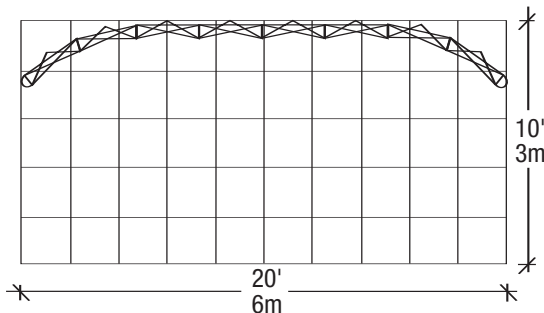

Pluto Kit

Classic Configuration

Minimum Document Size*

(with Bleed)

Width: 272.475" x Height: 91.75"
6921mm x 2331mm

(50% with Bleed)

Width: 136.2375" x Height: 45.875"
3460.5mm x 1166mm

(25% with Bleed)

Width: 68.11875" x Height: 22.9375"
1730.25mm x 583mm

Finished Size

Width: 270.475" x Height: 89.75"
6870mm x 2280mm

Live Area

Bleed (to be trimmed)

*Your document size should encompass the crops and bleed area.

FLOOR PLAN

ELEVATION