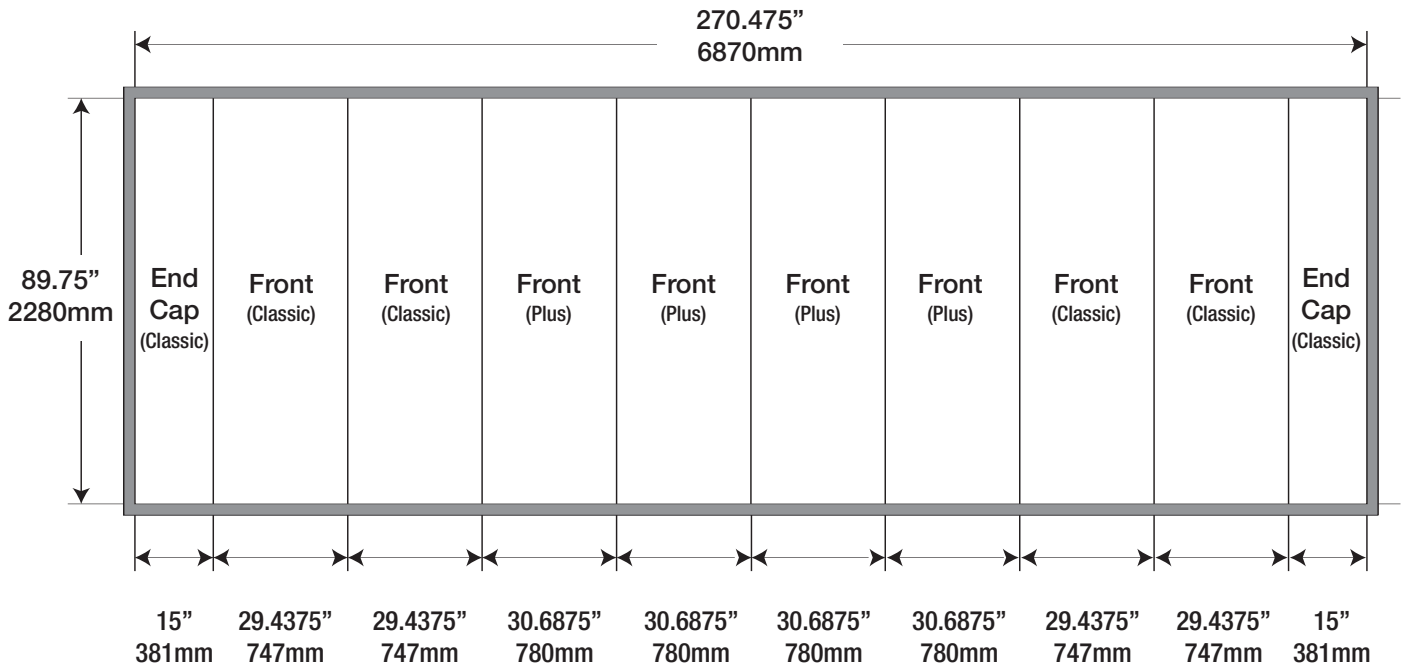

Pluto Kit

Classic Configuration

Minimum Document Size*

(with Bleed)

Width: 272.475" x Height: 91.75"
6921mm x 2331mm

(50% with Bleed)

Width: 136.2375" x Height: 45.875"
3460.5mm x 1166mm

(25% with Bleed)

Width: 68.11875" x Height: 22.9375"
1730.25mm x 583mm

Finished Size

Width: 270.475" x Height: 89.75"
6870mm x 2280mm

Live Area

Bleed (to be trimmed)

*Your document size should encompass the crops and bleed area.

FLOOR PLAN

ELEVATION