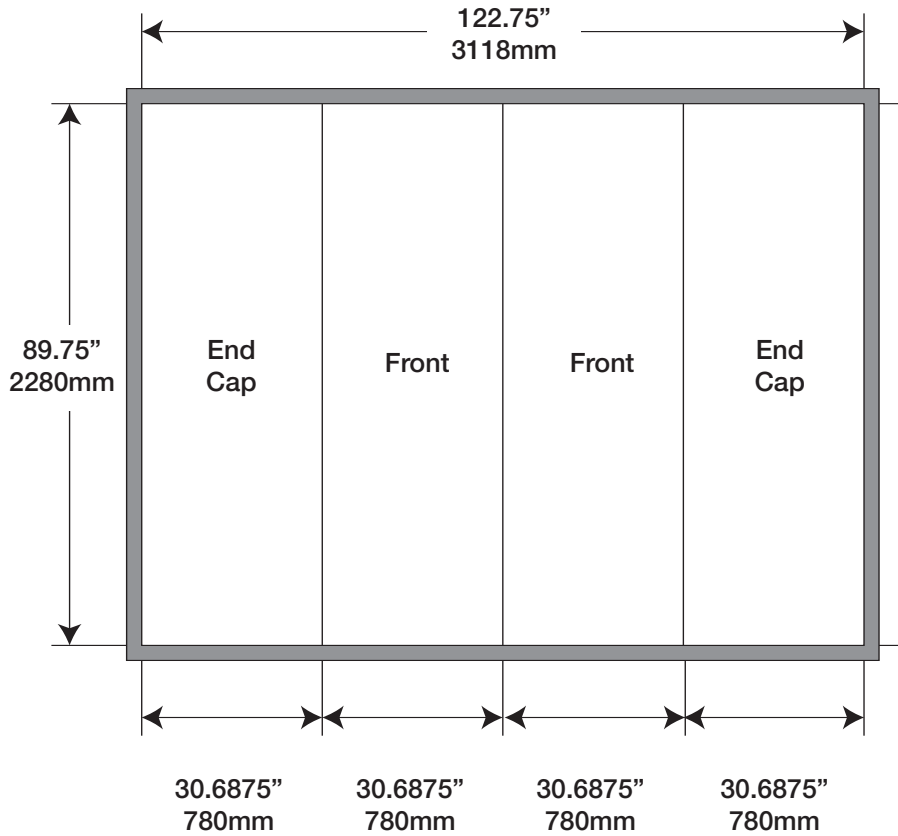

Orion Kit

Plus Configuration

Minimum Document Size*

(with Bleed)

Width: 124.75" x Height: 91.75"
3169mm x 2331mm

(50% with Bleed)

Width: 62.375" x Height: 45.875"
1584.5mm x 1166mm

(25% with Bleed)

Width: 31.1875" x Height: 22.9375"
792.25mm x 583mm

Finished Size

Width: 122.75" x Height: 89.75"
3118mm x 2280mm

*Your document size should encompass the crops and bleed area.

FLOOR PLAN

ELEVATION