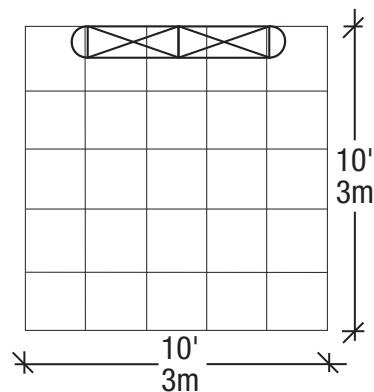

Orion Kit

Plus Configuration

Minimum Document Size*

(with Bleed)

Width: 124.75" x Height: 91.75"
3169mm x 2331mm

(50% with Bleed)

Width: 62.375" x Height: 45.875"
1584.5mm x 1166mm

(25% with Bleed)

Width: 31.1875" x Height: 22.9375"
792.25mm x 583mm

Finished Size

Width: 122.75" x Height: 89.75"
3118mm x 2280mm

*Your document size should encompass the crops and bleed area.

FLOOR PLAN

ELEVATION