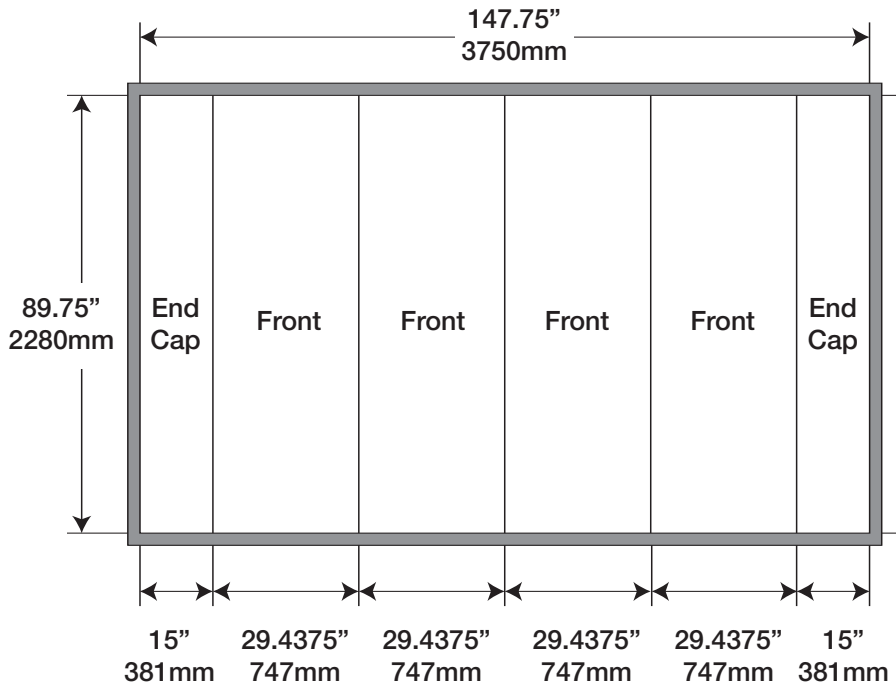

### Minimum Document Size\*

(with Bleed)

Width: 149.75" x Height: 91.75"  
3801mm x 2331mm

(50% with Bleed)

Width: 74.875" x Height: 45.875"  
1901mm x 1166mm

(25% with Bleed)

Width: 37.4375" x Height: 22.9375"  
951mm x 583mm

### Finished Size

Width: 147.75" x Height: 89.75"  
3750mm x 2280mm

\*Your document size should encompass the crops and bleed area.

Live Area

Bleed (to be trimmed)

FLOOR PLAN

ELEVATION