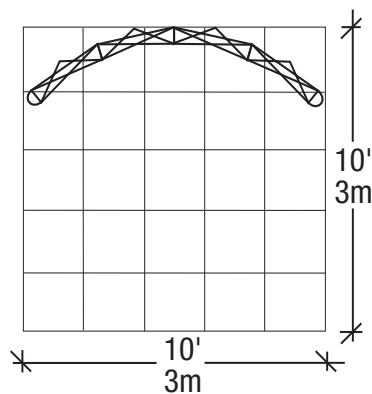

### Minimum Document Size\*

(with Bleed)

Width: 149.75" x Height: 91.75"  
3801mm x 2331mm

(50% with Bleed)

Width: 74.875" x Height: 45.875"  
1901mm x 1166mm

(25% with Bleed)

Width: 37.4375" x Height: 22.9375"  
951mm x 583mm

### Finished Size

Width: 147.75" x Height: 89.75"  
3750mm x 2280mm

\*Your document size should encompass the crops and bleed area.

Live Area

Bleed (to be trimmed)

FLOOR PLAN

ELEVATION