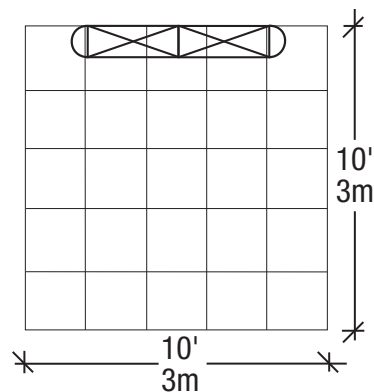

Taurus Kit

Plus Configuration

Minimum Document Size*

(with Bleed)

Width: 124.75" x Height: 61"
3171mm x 1551mm

(50% with Bleed)

Width: 62.375" x Height: 30.5"
1586mm x 776mm

(25% with Bleed)

Width: 31.1875" x Height: 15.25"
793mm x 388mm

Finished Size

Width: 122.75" x Height: 59"
3120mm x 1500mm

*Your document size should encompass the crops and bleed area.

FLOOR PLAN

ELEVATION