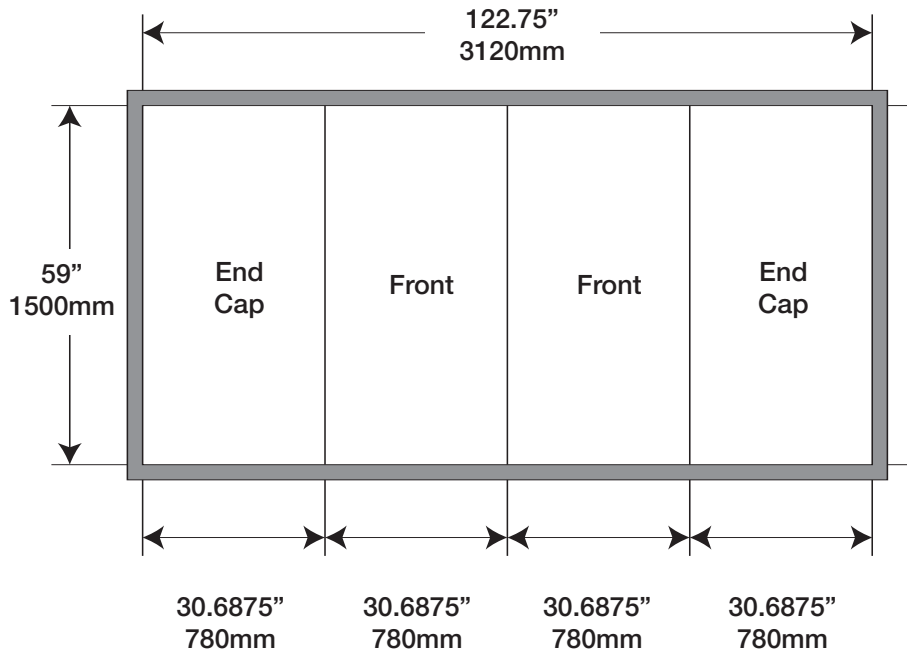

Taurus Kit

Plus Configuration

Minimum Document Size*

(with Bleed)

Width: 124.75" x Height: 61"
3171mm x 1551mm

(50% with Bleed)

Width: 62.375" x Height: 30.5"
1586mm x 776mm

(25% with Bleed)

Width: 31.1875" x Height: 15.25"
793mm x 388mm

Finished Size

Width: 122.75" x Height: 59"
3120mm x 1500mm

*Your document size should encompass the crops and bleed area.

FLOOR PLAN

ELEVATION