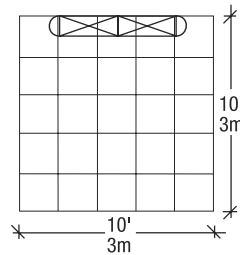

### basic contents:

- (2) One Quad High Large Round Fabric End Caps
- (2) One Quad High Plus Fabric Panels
- (6) One Quad High Connected Struts
- (1) 1x2 Plus Frame in a Nylon Bag
- Casing Options: (1) Rolluxe or (1) RollEase Case

Leo

**Size:** 2'8.5" h x 7'1.5" w / 0.8m h x 2.2m w

**Approximate Weight:** 32 to 42 lbs.

AUSTRIA  
0800.297656

BELGIUM  
0800.73078

CANADA  
800.732.9395

FRANCE  
0800.902887

GERMANY  
0800.1833503