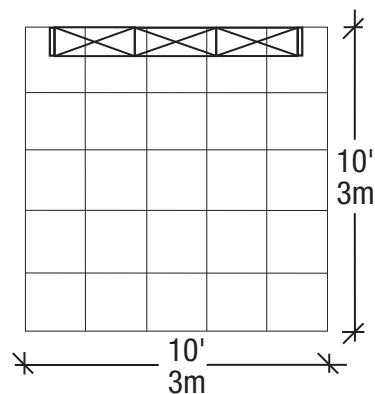

Aries Kit

Plus Configuration

Minimum Document Size*

(with Bleed)
Width: 125.5" x Height: 61"
3189mm x 1551mm

(50% with Bleed)
Width: 62.75" x Height: 30.5"
1595mm x 776mm

(25% with Bleed)
Width: 31.375" x Height: 15.25"
798mm x 388mm

Finished Size

Width: 123.5" x Height: 59"
3138mm x 1500mm

*Your document size should encompass the crops and bleed area.

FLOOR PLAN

ELEVATION