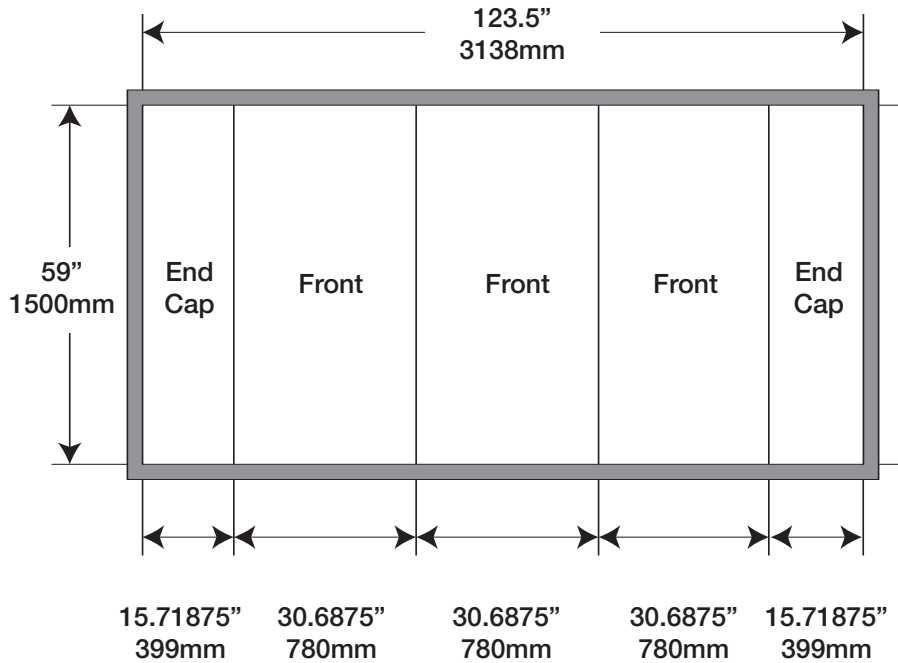

Aries Kit

Plus Configuration

Minimum Document Size*

(with Bleed)
Width: 125.5" x Height: 61"
3189mm x 1551mm

(50% with Bleed)
Width: 62.75" x Height: 30.5"
1595mm x 776mm

(25% with Bleed)
Width: 31.375" x Height: 15.25"
798mm x 388mm

Finished Size

Width: 123.5" x Height: 59"
3138mm x 1500mm

*Your document size should encompass the crops and bleed area.

FLOOR PLAN

ELEVATION