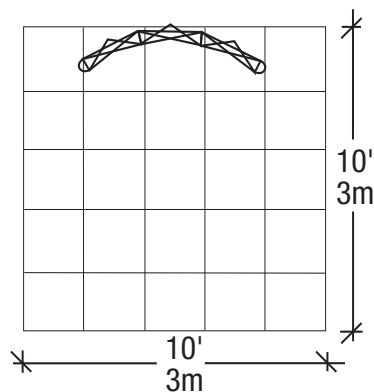

### Minimum Document Size\*

(with Bleed)

Width: 120.3125" x Height: 48.33"  
2431mm x 1228mm

(50% with Bleed)

Width: 60.15625" x Height: 24.165"  
1215.5mm x 614mm

(25% with Bleed)

Width: 30.078125" x Height: 12.0825"  
607.75mm x 307mm

### Finished Size

Width: 118.3125" x Height: 46.33"  
2380mm x 1177mm

\*Your document size should encompass the crops and bleed area.

**FLOOR PLAN**

**ELEVATION**