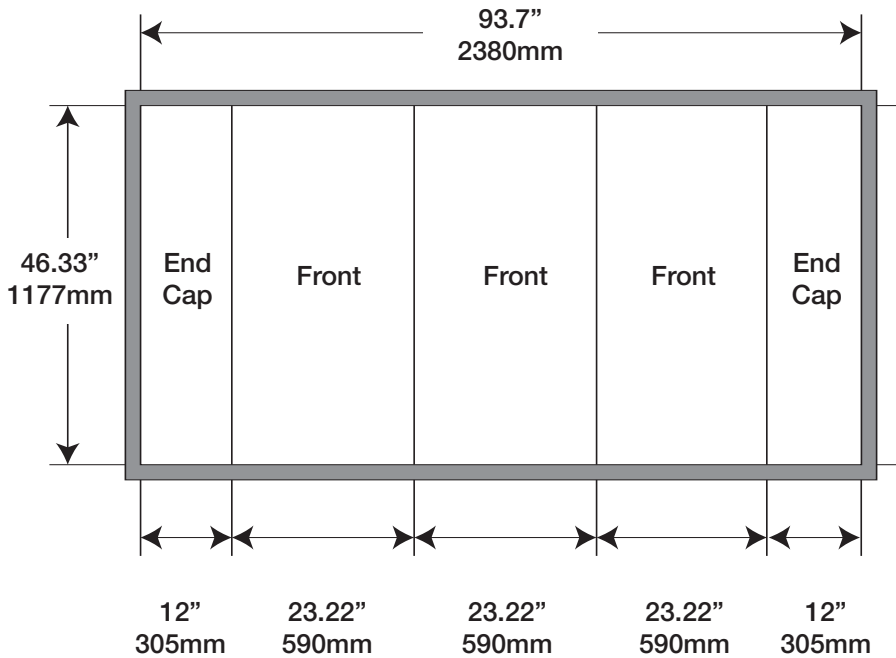

### Minimum Document Size\*

(with Bleed)

Width: 120.3125" x Height: 48.33"  
2431mm x 1228mm

(50% with Bleed)

Width: 60.15625" x Height: 24.165"  
1215.5mm x 614mm

(25% with Bleed)

Width: 30.078125" x Height: 12.0825"  
607.75mm x 307mm

### Finished Size

Width: 118.3125" x Height: 46.33"  
2380mm x 1177mm

\*Your document size should encompass the crops and bleed area.

**FLOOR PLAN**

**ELEVATION**