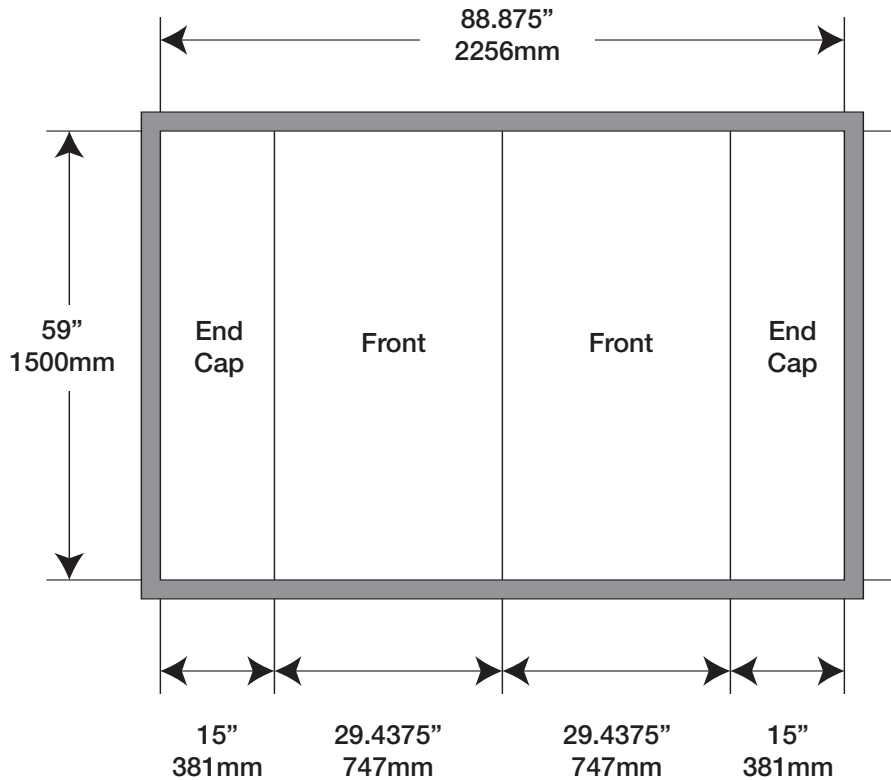

Sirius Kit

Classic Configuration

Minimum Document Size*

(with Bleed)

Width: 90.875" x Height: 61"
2307mm x 1551mm

(50% with Bleed)

Width: 45.4375" x Height: 30.5"
1154mm x 776mm

(25% with Bleed)

Width: 22.71875" x Height: 15.25"
577mm x 388mm

Finished Size

Width: 88.875" x Height: 59"
2256mm x 1500mm

*Your document size should encompass the crops and bleed area.

FLOOR PLAN

ELEVATION