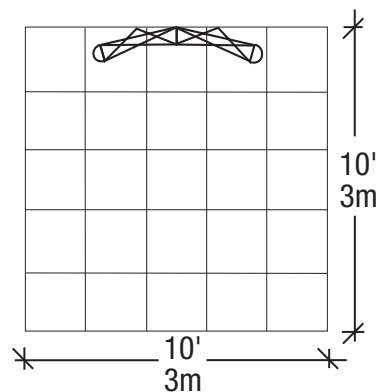

Sirius Kit

Classic Configuration

Minimum Document Size*

(with Bleed)

Width: 90.875" x Height: 61"
2307mm x 1551mm

(50% with Bleed)

Width: 45.4375" x Height: 30.5"
1154mm x 776mm

(25% with Bleed)

Width: 22.71875" x Height: 15.25"
577mm x 388mm

Finished Size

Width: 88.875" x Height: 59"
2256mm x 1500mm

*Your document size should encompass the crops and bleed area.

FLOOR PLAN

ELEVATION