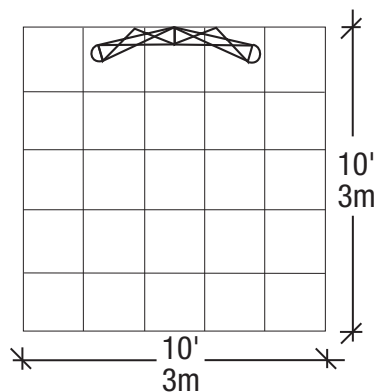

### Minimum Document Size\*

(with Bleed)

Width: 90.875" x Height: 40.25"  
2307mm x 1022.5mm

(50% with Bleed)

Width: 45.4375" x Height: 20.125"  
1154mm x 511.25mm

(25% with Bleed)

Width: 22.71875" x Height: 10.0625"  
577mm x 255.625mm

### Finished Size

Width: 88.875" x Height: 38.25"  
2256mm x 971.5mm

\*Your document size should encompass the crops and bleed area.

### FLOOR PLAN