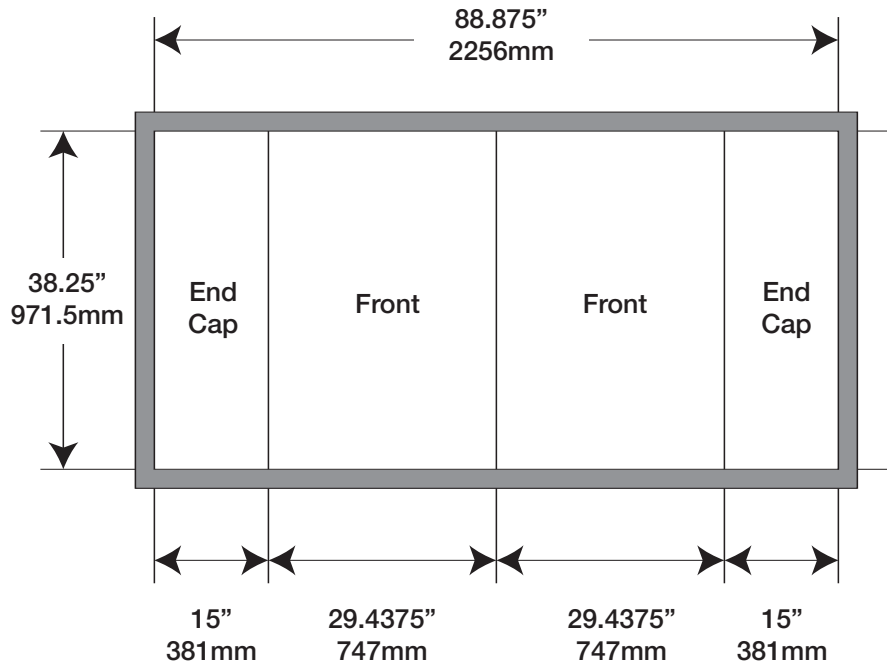

### Minimum Document Size\*

(with Bleed)

Width: 90.875" x Height: 40.25"  
2307mm x 1022.5mm

(50% with Bleed)

Width: 45.4375" x Height: 20.125"  
1154mm x 511.25mm

(25% with Bleed)

Width: 22.71875" x Height: 10.0625"  
577mm x 255.625mm

### Finished Size

Width: 88.875" x Height: 38.25"  
2256mm x 971.5mm

\*Your document size should encompass the crops and bleed area.

### FLOOR PLAN