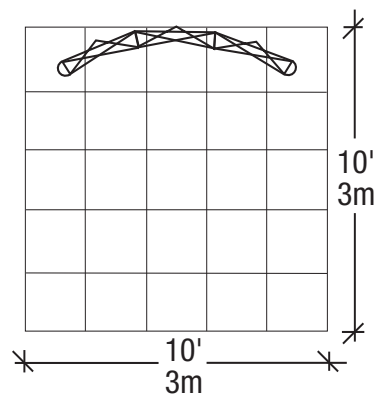

Libra Kit

Classic Configuration

Minimum Document Size*

(with Bleed)

Width: 120.3125" x Height: 61"
3054mm x 1551mm

(50% with Bleed)

Width: 60.15625" x Height: 30.5"
1527mm x 776mm

(25% with Bleed)

Width: 30.078125" x Height: 15.25"
764mm x 388mm

Finished Size

Width: 118.3125" x Height: 59"
3003mm x 1500mm

*Your document size should encompass the crops and bleed area.

FLOOR PLAN

ELEVATION