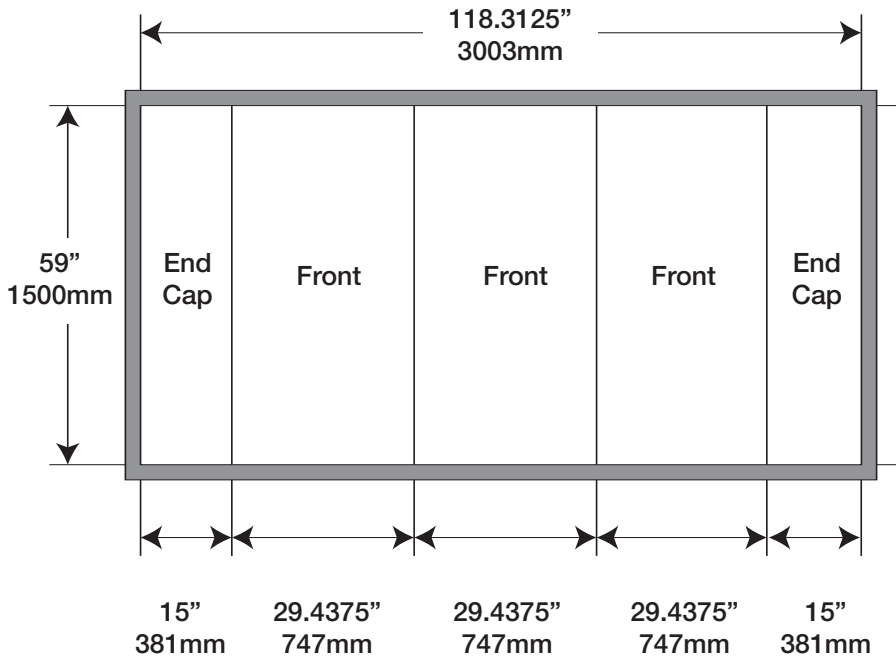

Libra Kit

Classic Configuration

Minimum Document Size*

(with Bleed)

Width: 120.3125" x Height: 61"
3054mm x 1551mm

(50% with Bleed)

Width: 60.15625" x Height: 30.5"
1527mm x 776mm

(25% with Bleed)

Width: 30.078125" x Height: 15.25"
764mm x 388mm

Finished Size

Width: 118.3125" x Height: 59"
3003mm x 1500mm

*Your document size should encompass the crops and bleed area.

FLOOR PLAN

ELEVATION