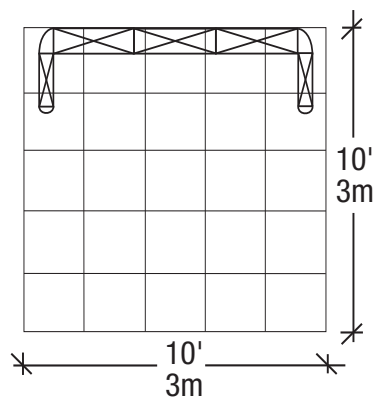

Atlantis Kit

Integrated Configuration

Minimum Document Size*

(with Bleed)

Width: 243.654" x Height: 91.75"
5835mm x 2331mm

(50% with Bleed)

Width: 121.827" x Height: 45.875"
2917.5mm x 1166mm

(25% with Bleed)

Width: 60.9135" x Height: 22.9375"
1458.75mm x 583mm

Finished Size

Width: 241.654" x Height: 89.75"
5784mm x 2280mm

*Your document size should encompass the crops and bleed area.

FLOOR PLAN

ELEVATION