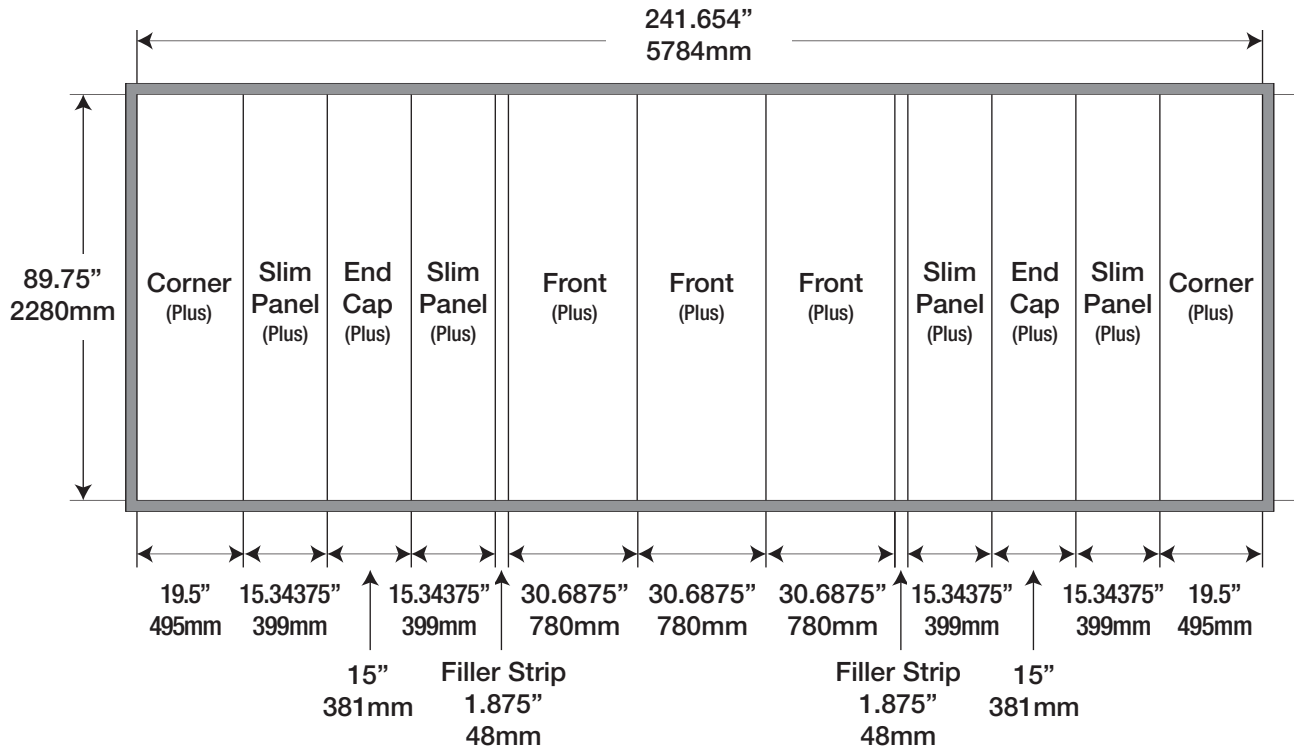

Atlantis Kit

Integrated Configuration

Minimum Document Size*

(with Bleed)

Width: 243.654" x Height: 91.75"
5835mm x 2331mm

(50% with Bleed)

Width: 121.827" x Height: 45.875"
2917.5mm x 1166mm

(25% with Bleed)

Width: 60.9135" x Height: 22.9375"
1458.75mm x 583mm

Finished Size

Width: 241.654" x Height: 89.75"
5784mm x 2280mm

*Your document size should encompass the crops and bleed area.

FLOOR PLAN

ELEVATION