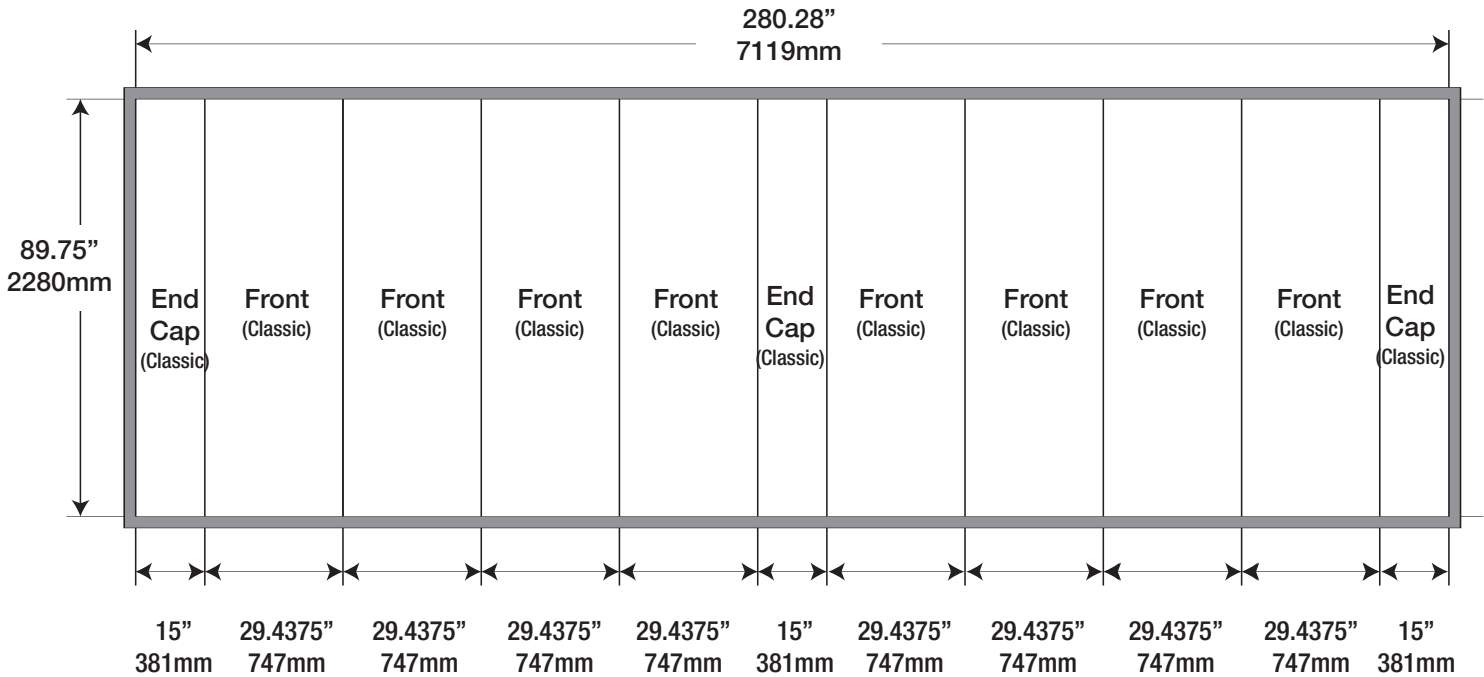

### Minimum Document Size\*

(with Bleed)  
Width: 282.28" x Height: 91.75"  
7170mm x 2331mm

(50% with Bleed)  
Width: 141.14" x Height: 45.875"  
3585mm x 1166mm

(25% with Bleed)  
Width: 70.57" x Height: 22.9375"  
1792mm x 583mm

**Finished Size**  
Width: 280.28" x Height: 89.75"  
7119mm x 2280mm

\*Your document size should encompass the crops and bleed area.

### FLOOR PLAN