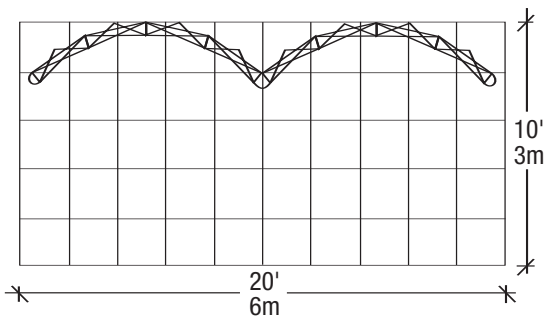

Aquarius Kit

Classic Configuration

Minimum Document Size*

(with Bleed)
Width: 282.28" x Height: 91.75"
7170mm x 2331mm

(50% with Bleed)
Width: 141.14" x Height: 45.875"
3585mm x 1166mm

(25% with Bleed)
Width: 70.57" x Height: 22.9375"
1792mm x 583mm

Finished Size
Width: 280.28" x Height: 89.75"
7119mm x 2280mm

*Your document size should encompass the crops and bleed area.

FLOOR PLAN

ELEVATION